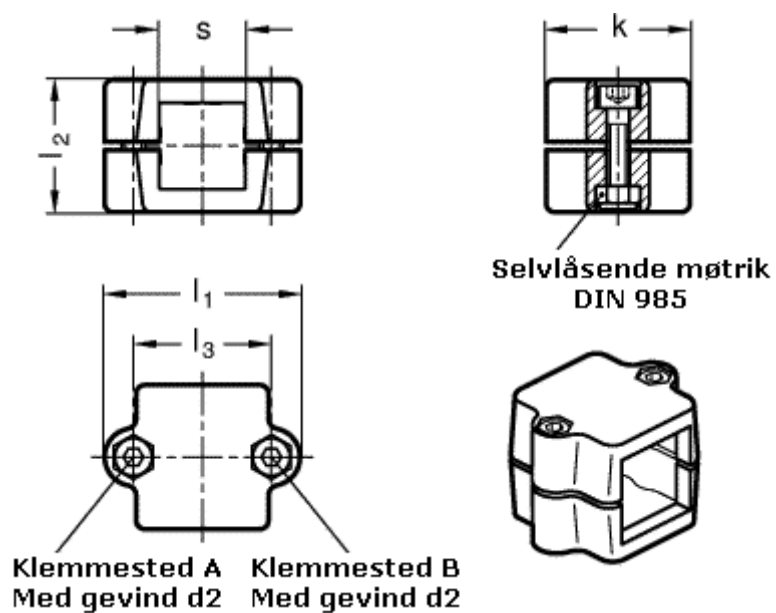

Article number: 20241V30442SW
Description: E+G Tube connector
GN 241-V30-44-SW

Measures

d2 = M 8

k = 50

l1 = 68

l2 = 46

l3 = 48

s = 30